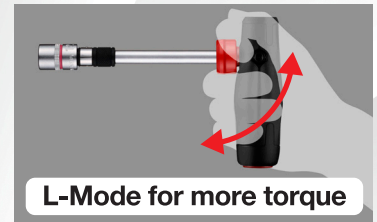

2WAY SERIES

400PD21U

2 Way Power Driver 11PC. Set

WATCH DEMO HERE

5 Bits 1/4" HEX 1" Length

⊕1 ⊕2 ⊕3 ⊖SL4 ⊖SL6

H8 H10 H12 H13 H14

SLH21U

2WAY-Speed L-Handle, 11PC. Set

WATCH DEMO HERE

5 Bits 1/4" HEX 1" Length

⊕1 ⊕2 ⊕3 ⊖SL4 ⊖SL6

H8 H10 H12 H13 H14